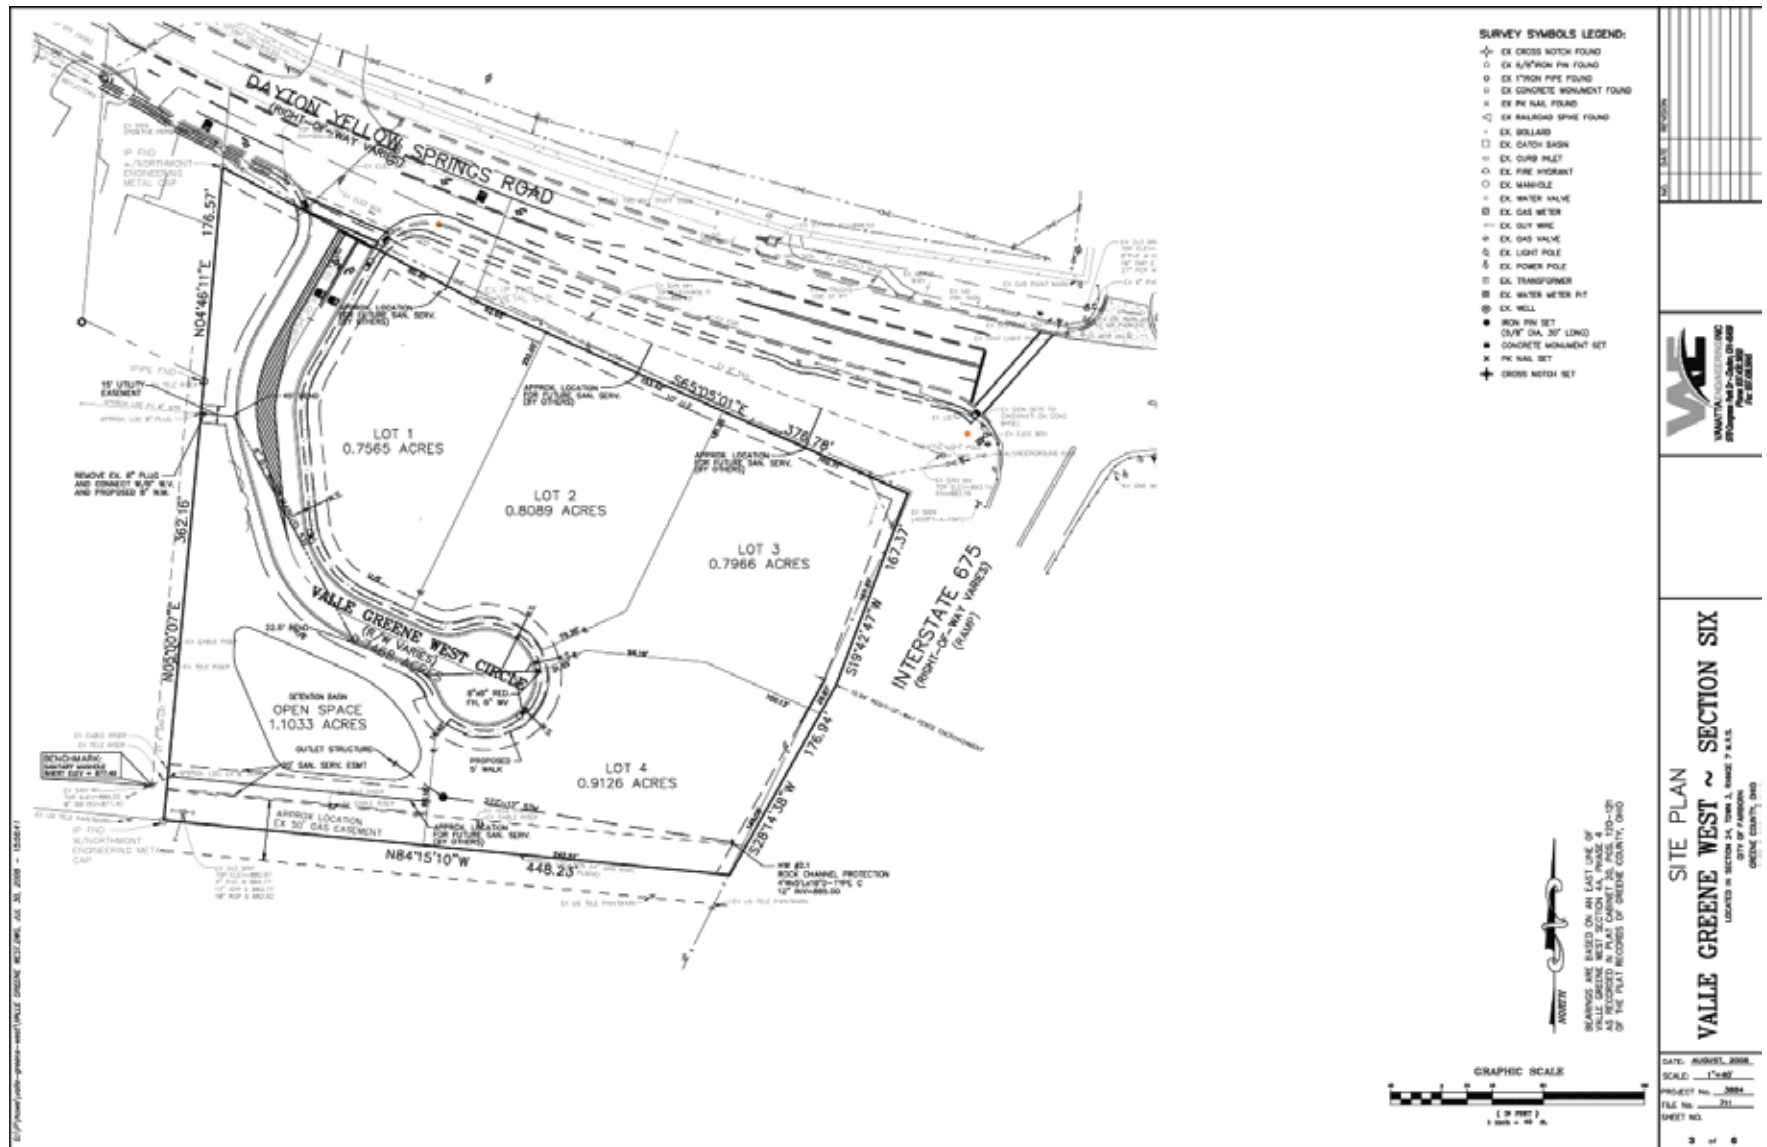

FOR LEASE

Valle Greene West - Skyhawk Court, Fairborn, OH 45324

The information submitted herein is not guaranteed. Although obtained from reliable sources, it is subject to errors, omissions, prior sale and withdrawal from the market without notice.