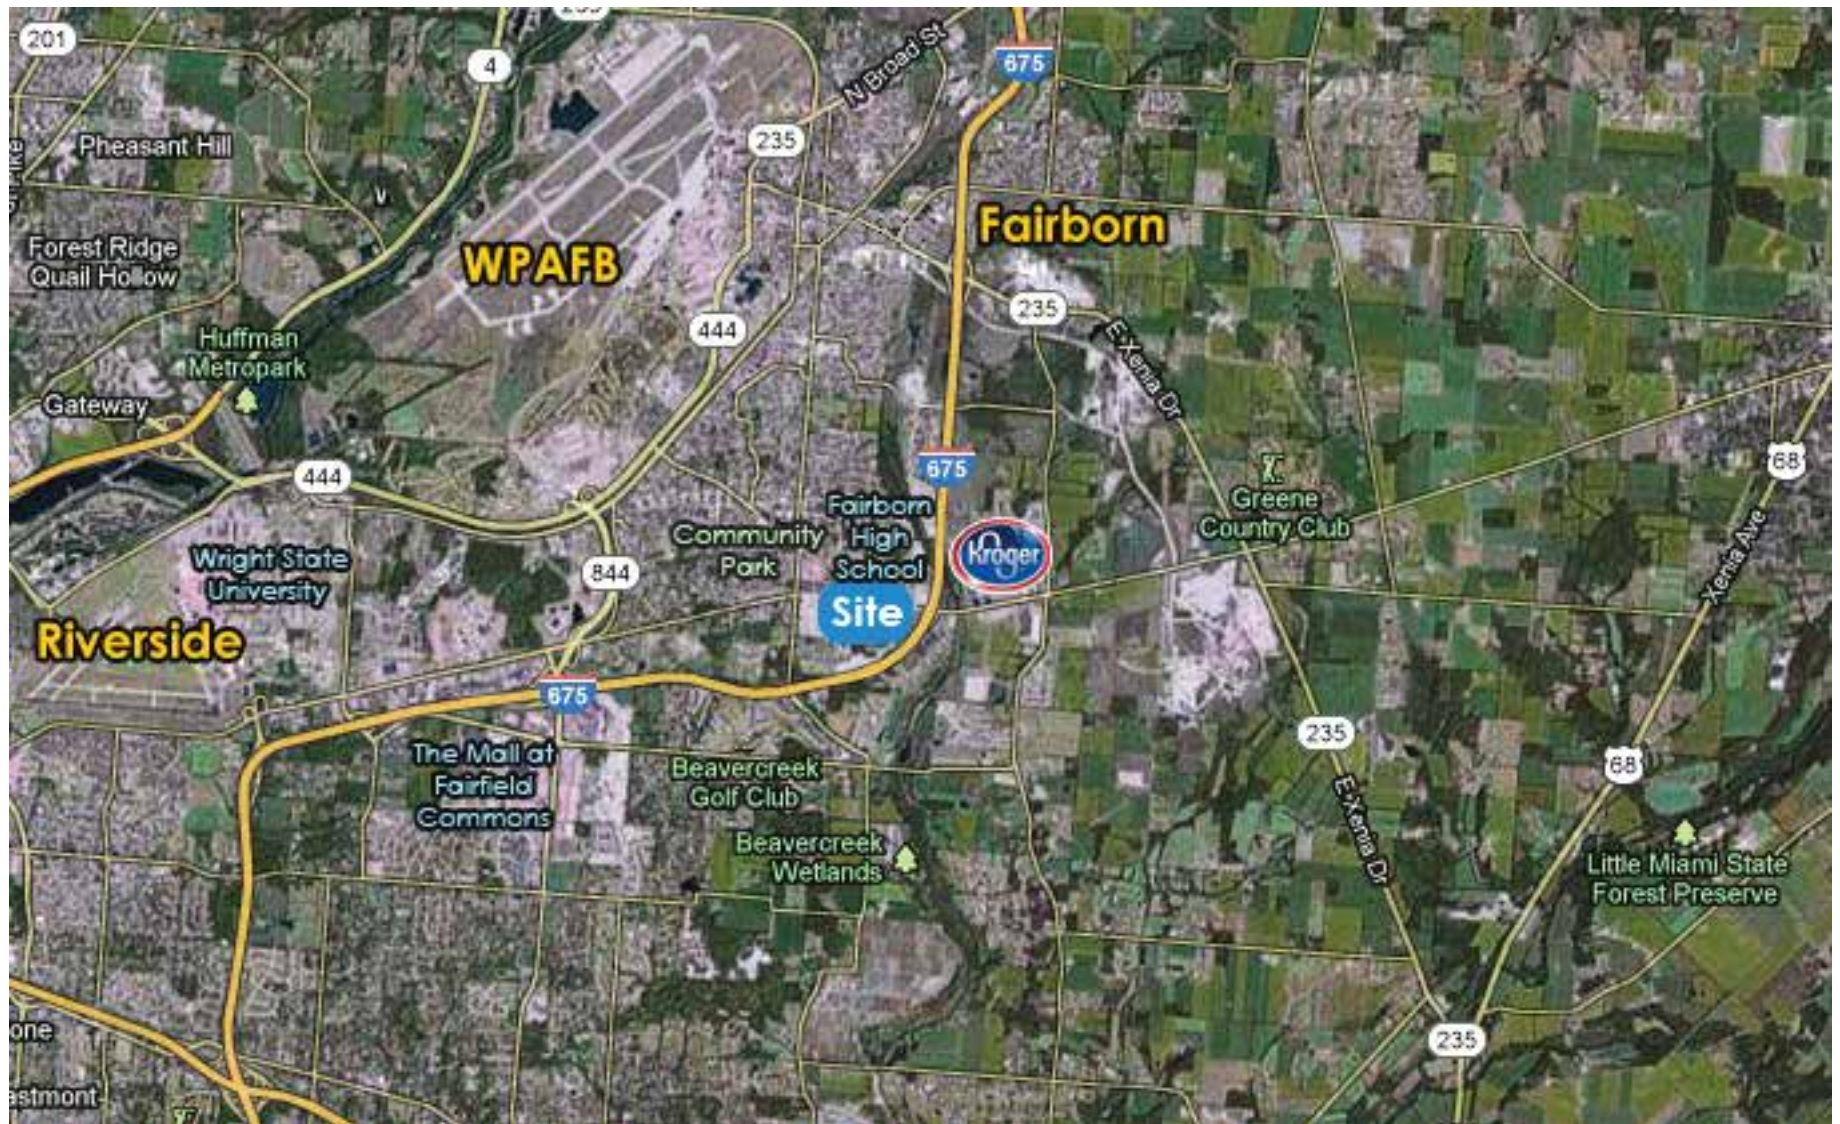

FOR LEASE

www.PaulHoweRealty.com

Valle Greene West - Skyhawk Court, Fairborn, OH 45324

The information submitted herein is not guaranteed. Although obtained from reliable sources, it is subject to errors, omissions, prior sale and withdrawal from the market without notice.

Valle Greene West - Skyhawk Court, Fairborn, OH 45324

- 4+/- ACRES available
- IDEALLY LOCATED at the southwest corner of I-675 & Dayton Yellow Springs Rd.
- ZONED PD-2
- EXCELLENT VISIBILITY and accessibility from I-675
- BUILD TO SUIT OPPORTUNITIES available

DEMOGRAPHICS	3 mile	5 mile	7 mile
POPULATION	30,568	66,122	126,788
HH INCOME	\$63,960	\$68,408	\$67,349

Contact Paul Howe for more information.

FOR LEASE

www.PaulHoweRealty.com

Valle Greene West - Skyhawk Court, Fairborn, OH 45324