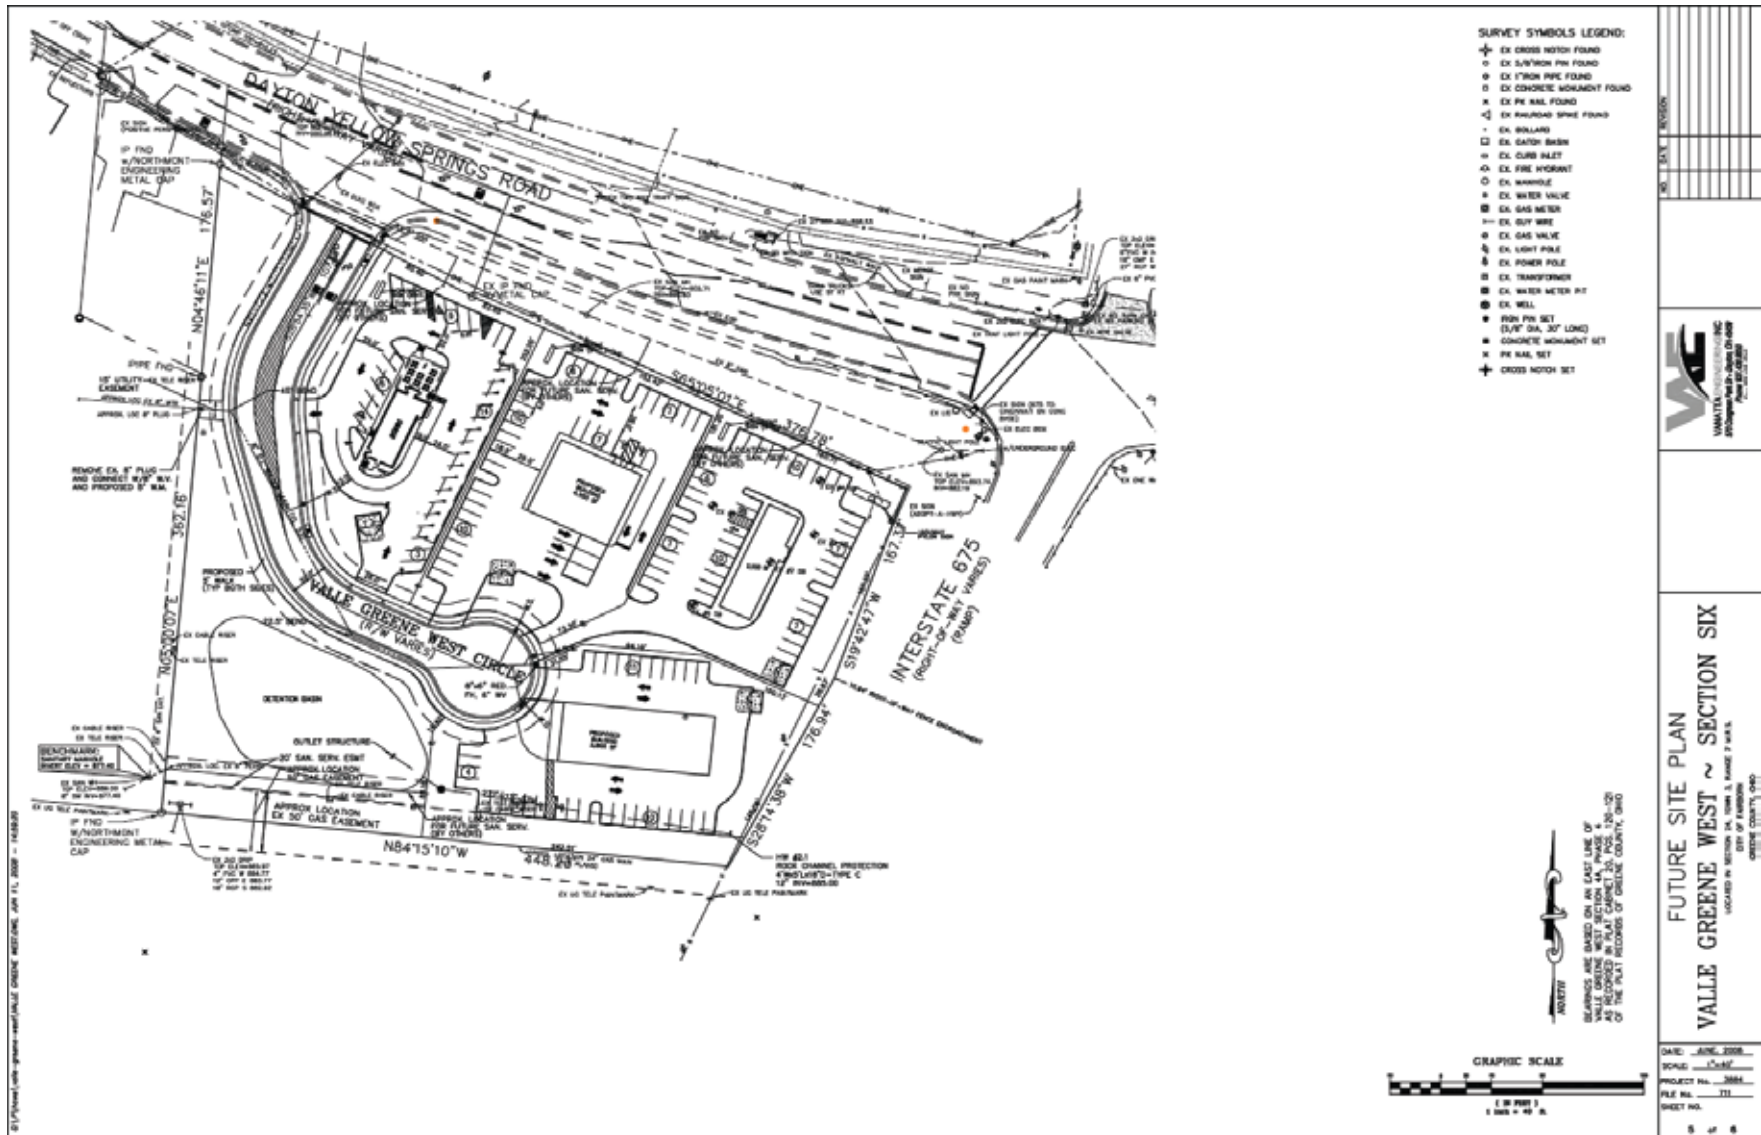

FOR LEASE

Valle Greene West - Skyhawk Court, Fairborn, OH 45324

The information submitted herein is not guaranteed. Although obtained from reliable sources, it is subject to errors, omissions, prior sale and withdrawal from the market without notice.